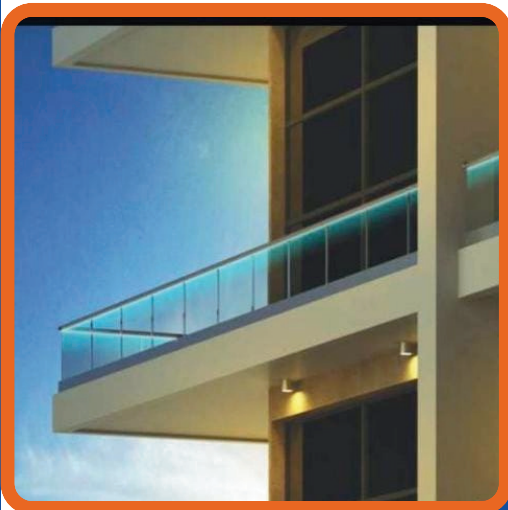

Glass Solutions

Railing glass design

Enhance the beauty of your space with modern glass railing solutions from Riddhi UPVC. Our stylish and durable railings provide safety while maintaining a sleek, contemporary look for balconies, staircases, and terraces.