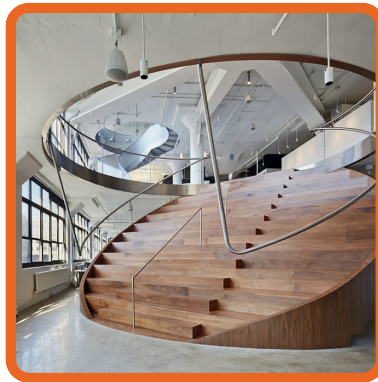

✓ INTERIORS